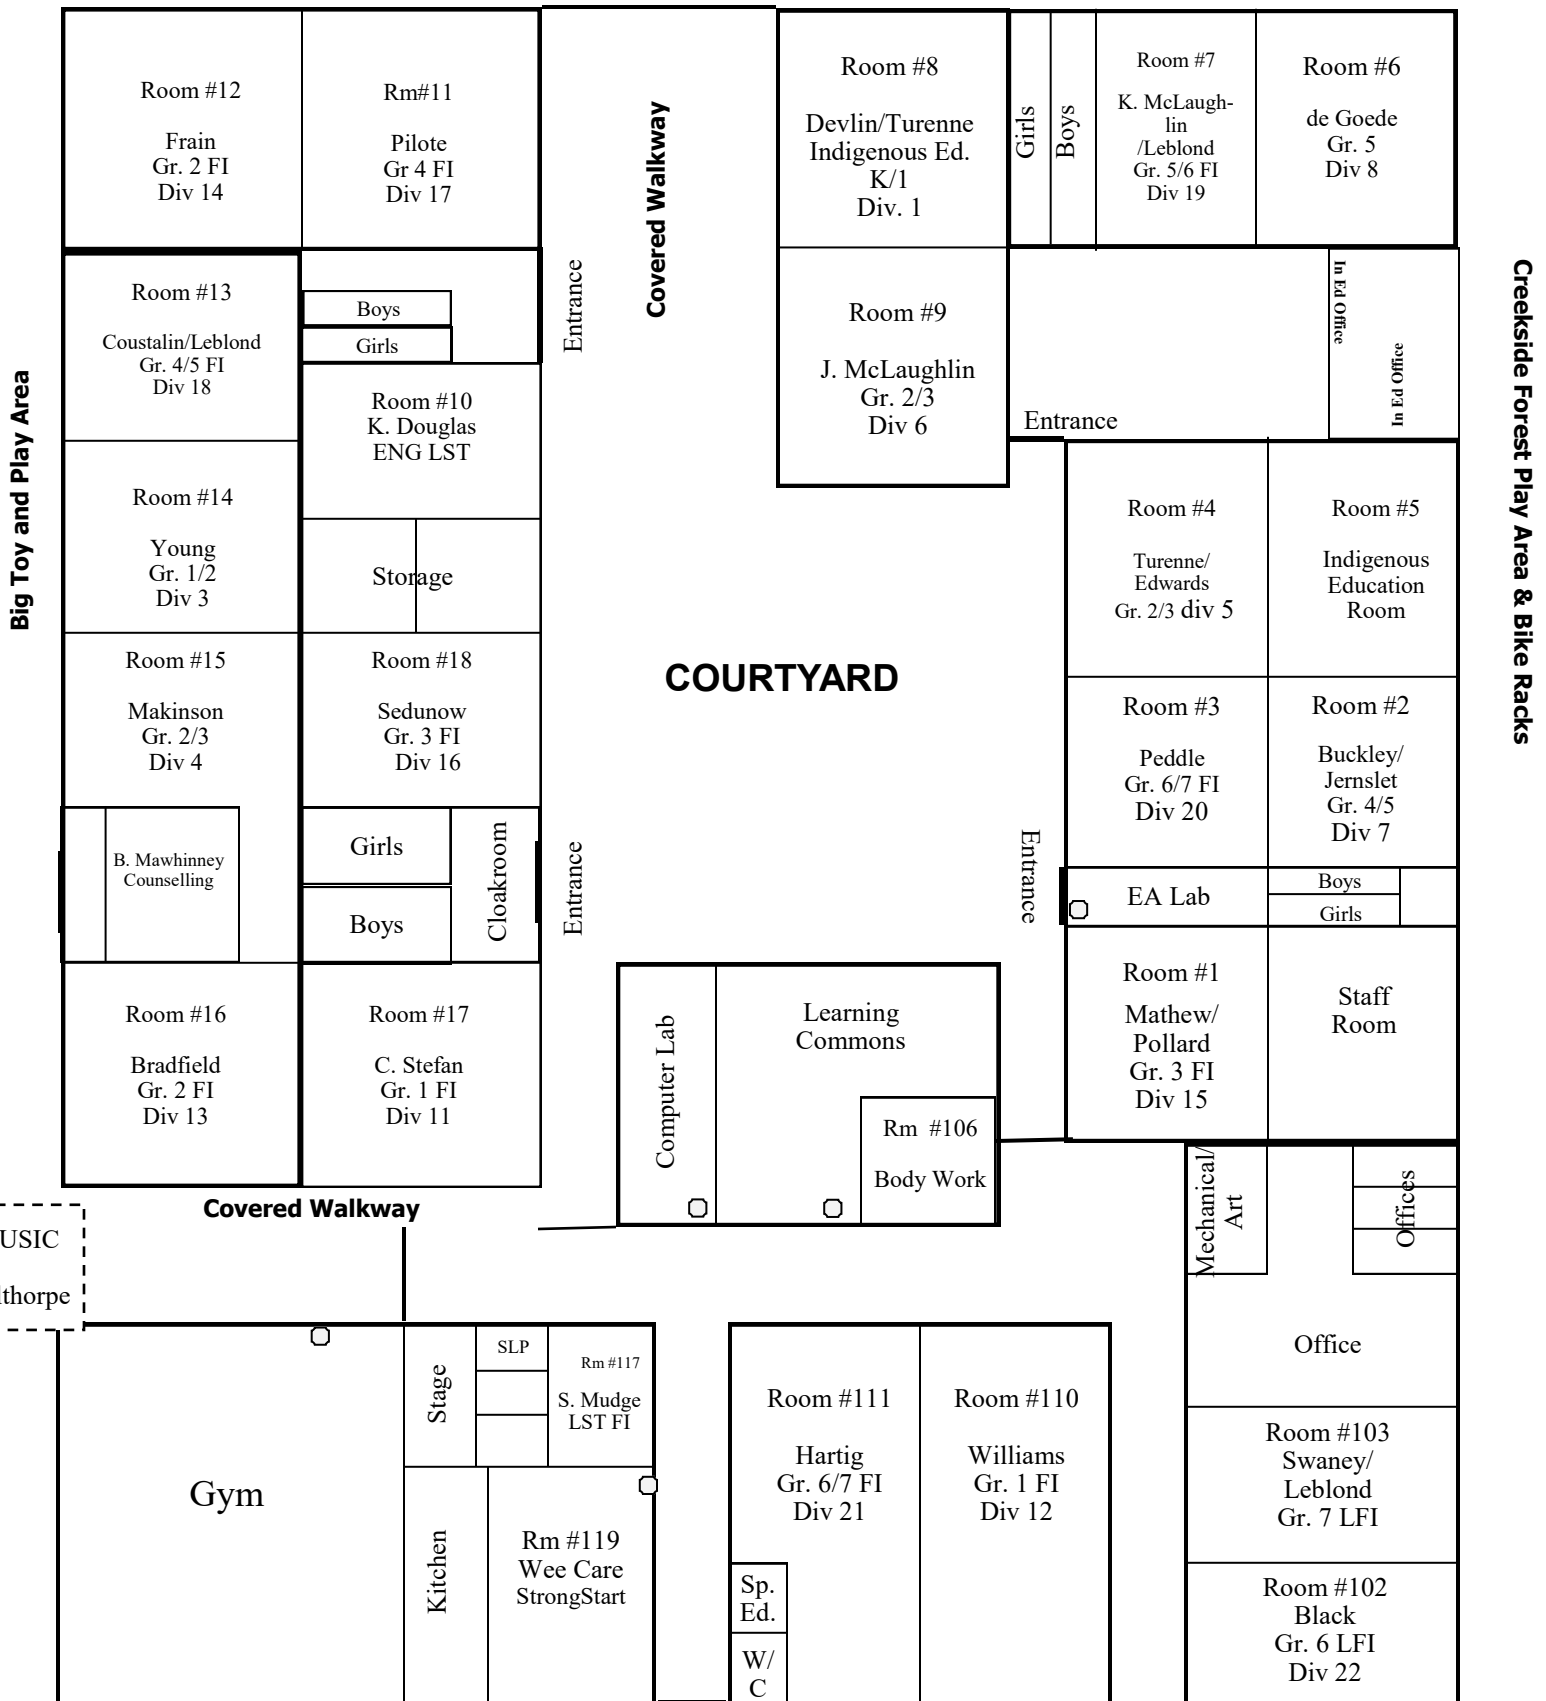

École Puntledge Park Elementary 2021—2022

Intermediate Big Toy

Big Tree Forest

Modular 4 flex

○ Emergency Class Lists

FRONT ENTRANCE