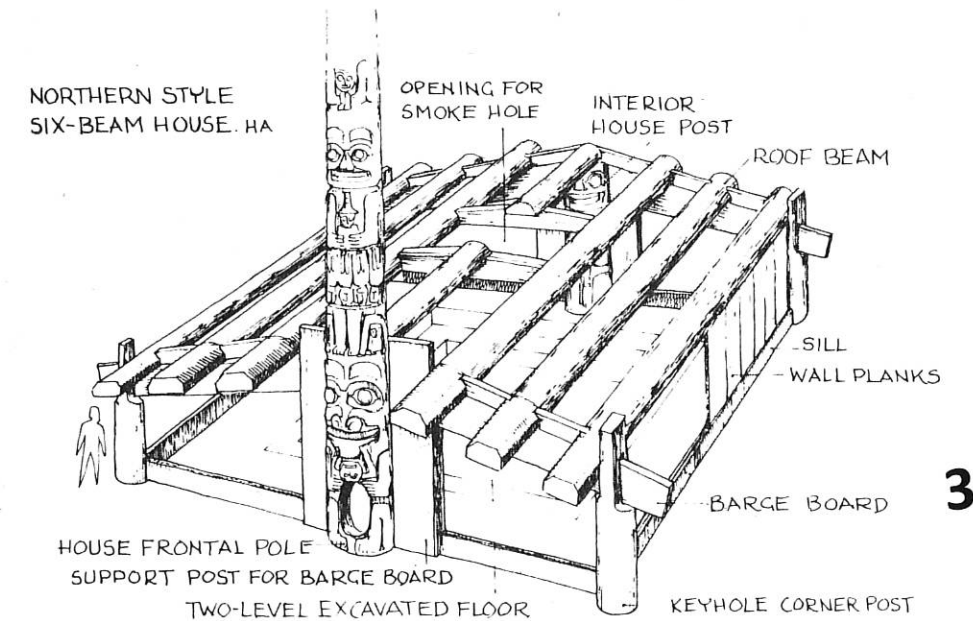

1

WALL PLANKS WERE SLUNG BETWEEN PAIRS OF POLES SET INTO GROUND.

1

2

Big Houses of the Northwest Coast:

Three Styles

1. Shed – Coast Salish
2. Wakashan – Kwakwaka'wakw, Nuuchahnulth
3. Northern – Tsimshian, Tlingit

3

2

3