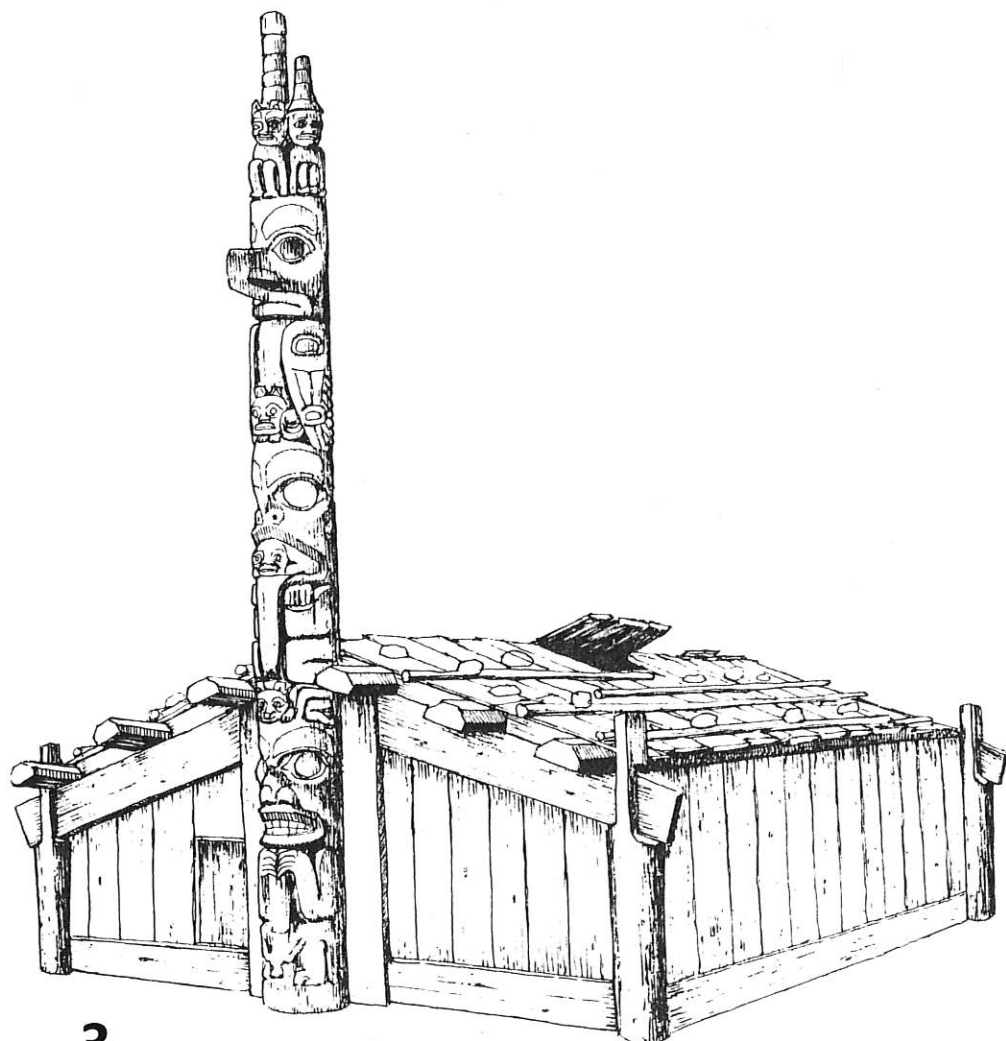

REAR OF HOUSE

SHED ROOF HOUSE - COAST SALISH. 64

1

WALL PLANKS WERE SLUNG BETWEEN PAIRS OF POLES SET INTO GROUND.

1

RECTANGULAR POSTS SUPPORTED ROOF BEAMS AND RAFTERS.

WALL CONSTRUCTION SAME AS FOR SHED ROOF HOUSE.

2

Big Houses of the Northwest Coast:

Three Styles

1. Shed – Coast Salish
2. Wakashan – Kwakwaka'wakw, Nuuchahnulth
3. Northern – Tsimshian, Tlingit

3

SIX-BEAM HOUSE, WITH EUROPEAN-STYLE DOOR. HA 75/12

WAKASHAN HOUSE - FRONT PAINTED WITH REPRESENTATION OF THUNDER-BIRD [WITH THREE DIMENSIONAL BEAK] CARRYING WHALE IN ITS CLAWS - ALERT BAY, CIRCA 1884. KW 75/49