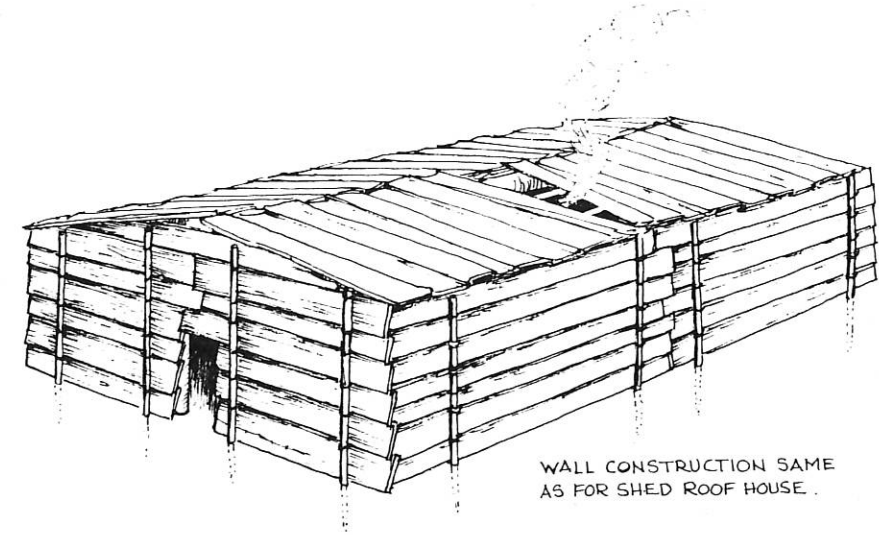

REAR OF HOUSE

SHED ROOF HOUSE - COAST SALISH. 64

1

WALL PLANKS WERE SLUNG BETWEEN PAIRS OF POLES SET INTO GROUND.

1

RECTANGULAR POSTS SUPPORTED ROOF BEAMS AND RAFTERS.

WALL CONSTRUCTION SAME AS FOR SHED ROOF HOUSE.

2

Big Houses of the Northwest Coast:

Three Styles

1. Shed – Coast Salish
2. Wakashan – Kwakwaka'wakw, Nuuchahnulth
3. Northern – Tsimshian, Tlingit

3

SIX-BEAM HOUSE, WITH EUROPEAN-STYLE DOOR. HA 75/12

WAKASHAN HOUSE - FRONT PAINTED WITH REPRESENTATION OF THUNDER-BIRD [WITH THREE DIMENSIONAL BEAK] CARRYING WHALE IN ITS CLAWS - ALERT BAY, CIRCA 1884. KW 75/49