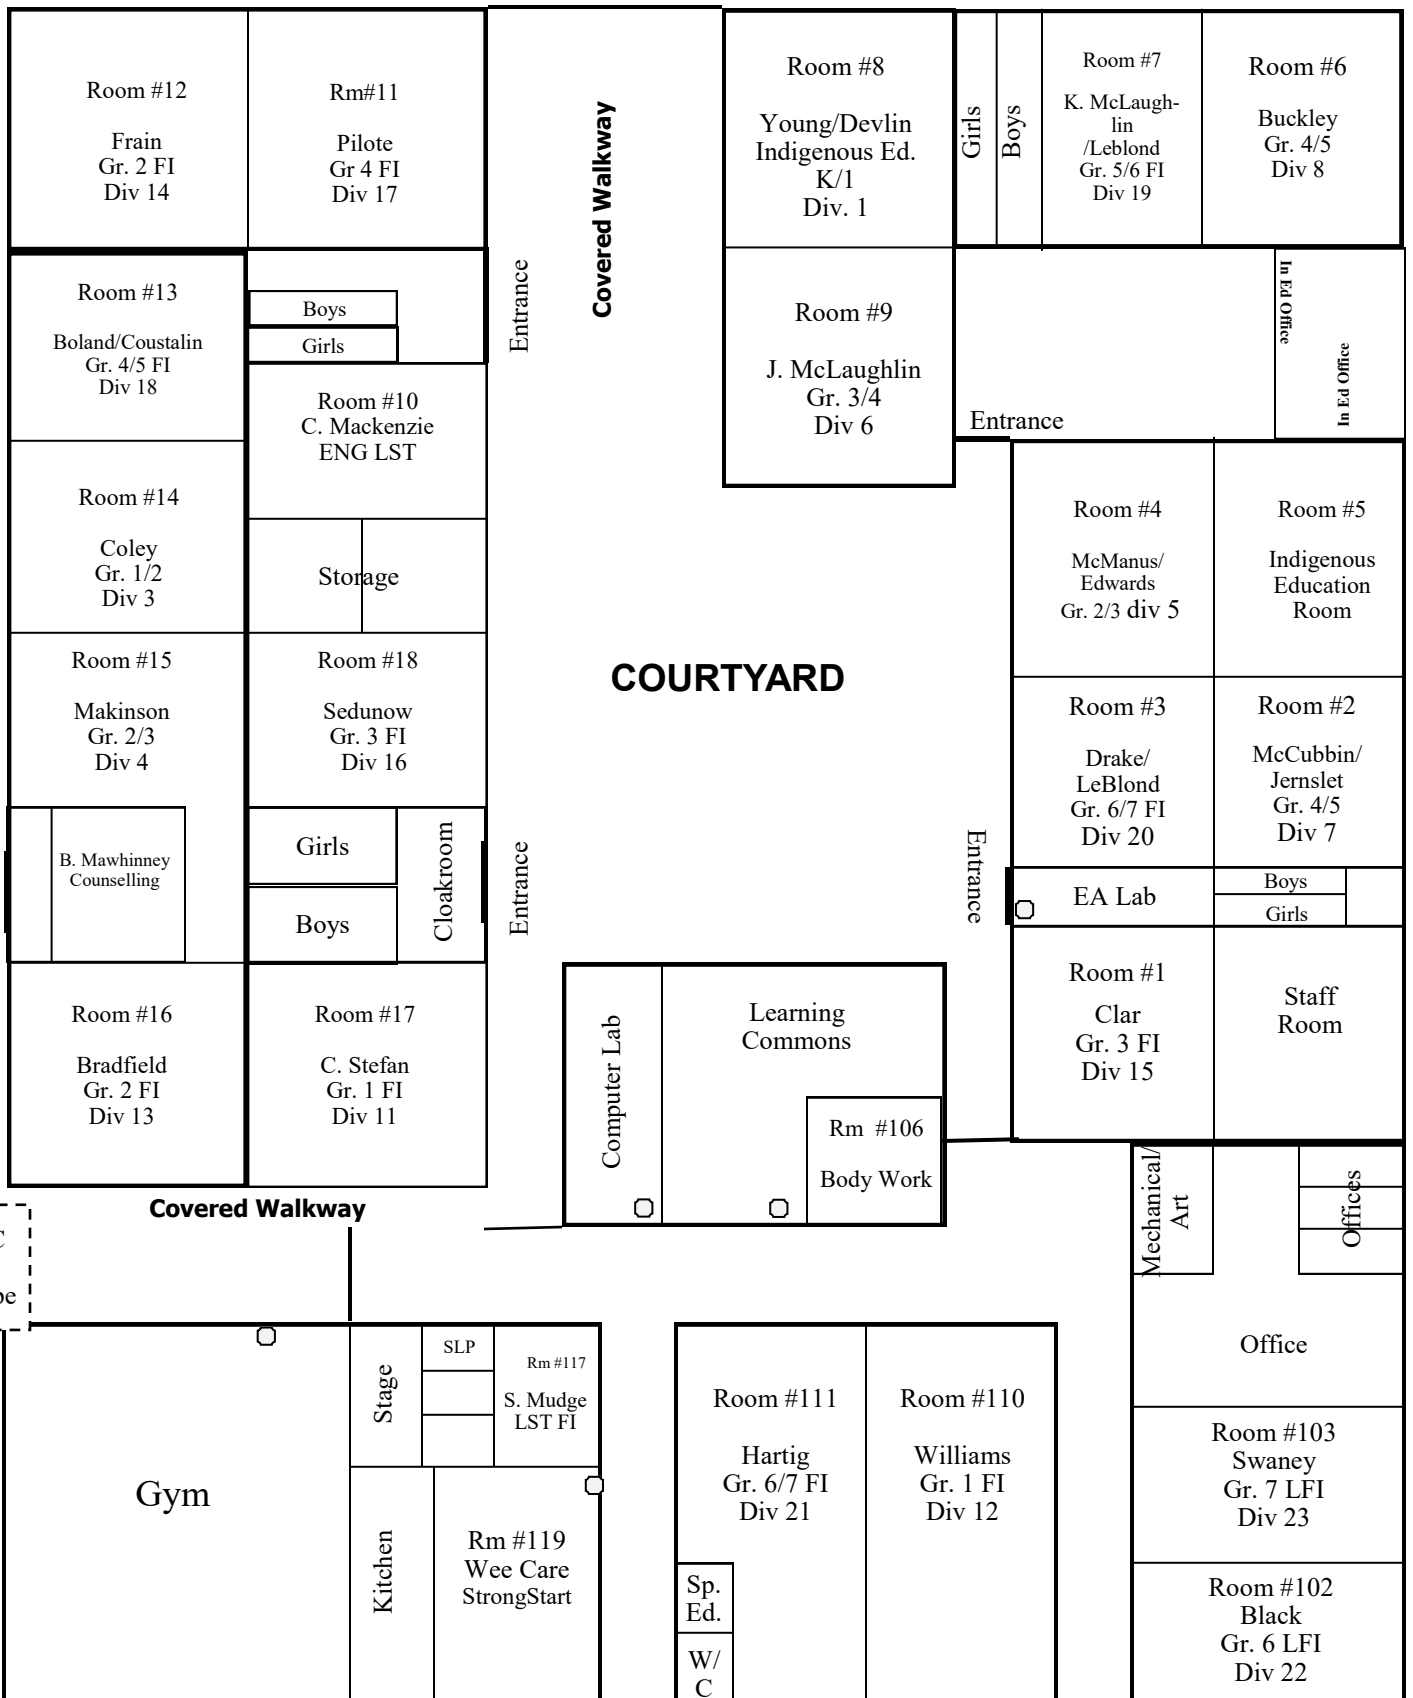

École Puntledge Park Elementary 2022—2023

Intermediate Big Toy

Big Tree Forest

Modular 4 flex

MUSIC
Colthorpe

○ Emergency Class Lists